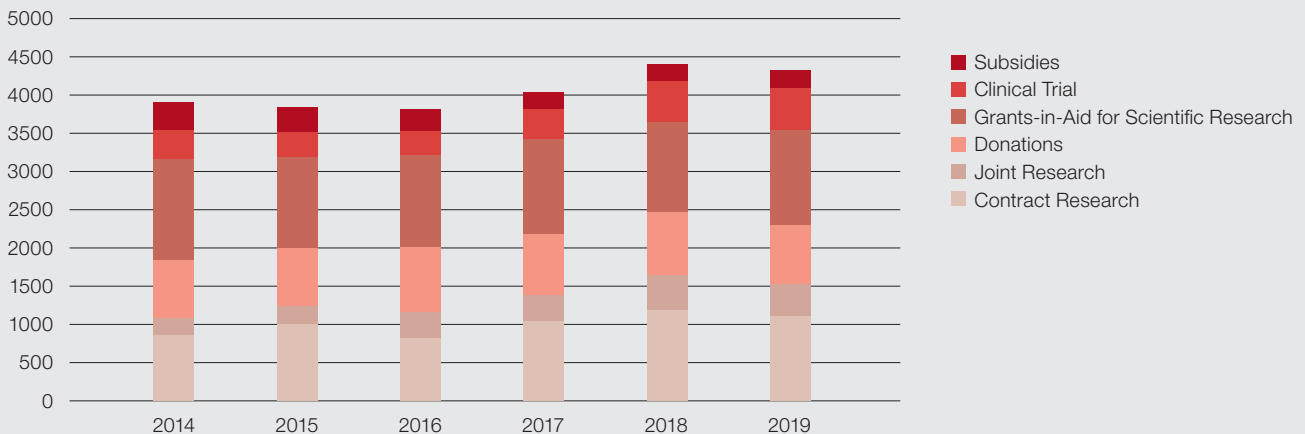

## Research

Researchers Dispatched (FY 2018)

Asia	423
Europe	228
North America	154
Africa	74
Oceania	31
Central and South America	27
Middle East	5

Foreign Researchers Accepted (FY 2018)

Asia	67
Europe	36
North America	19
Oceania	6
Africa	5
Middle East	1
Central and South America	1

## Amount of External Funds Received (Unit: 1 million yen)

| International Exchange Agreements

| Library Collections

**2,500,000+**  
**books**

| Students / International Students / Staff  
As of May, 2020