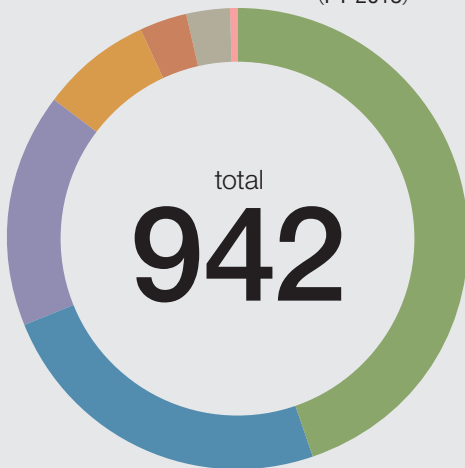

## Faculties and Graduate Schools

**8** Undergraduate Faculties

**11** Graduate Schools

## Research

Researchers Dispatched (FY 2018)

Asia	423
Europe	228
North America	154
Africa	74
Oceania	31
Central and South America	27
Middle East	5

Foreign Researchers Accepted (FY 2018)

Asia	67
Europe	36
North America	19
Oceania	6
Africa	5
Middle East	1
Central and South America	1