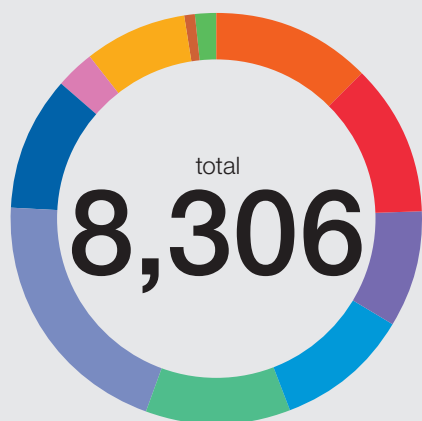

## Research

Researchers Dispatched (FY 2018)

Asia	423
Europe	228
North America	154
Africa	74
Oceania	31
Central and South America	27
Middle East	5

Foreign Researchers Accepted (FY 2018)

Asia	67
Europe	36
North America	19
Oceania	6
Africa	5
Middle East	1
Central and South America	1

## Amount of External Funds Received (Unit: 1 million yen)

| International Exchange Agreements

| Library Collections

**2,500,000+**  
**books**

| Students / International Students / Staff  
As of May, 2020

Students

Business	1,045
Economics	989
Law	766
Literature and Human Sciences	881
Science	941
Engineering	1,692
Medicine	878
Nursing	259
Human Life Science	662
Creative Cities	61
Urban Management	132

International Students