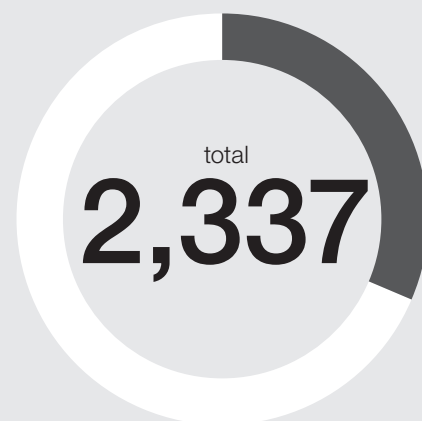

## Amount of External Funds Received (Unit: 1 million yen)

| International Exchange Agreements

| Library Collections

**2,500,000+**  
**books**

| Students / International Students / Staff  
As of May, 2020

Students

Business	1,045
Economics	989
Law	766
Literature and Human Sciences	881
Science	941
Engineering	1,692
Medicine	878
Nursing	259
Human Life Science	662
Creative Cities	61
Urban Management	132

International Students

Business	47
Economics	65
Law	12
Literature and Human Sciences	89
Science	10
Engineering	51
Medicine	15
Nursing	1
Human Life Science	28
Creative Cities	9
Urban Management	2

Staff

Academic	734
Administrative	1,603