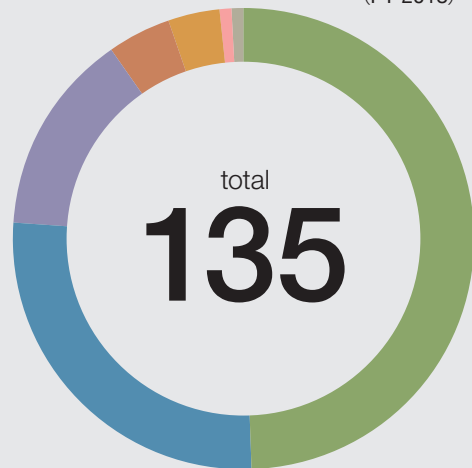

## Faculties and Graduate Schools

**8** Undergraduate Faculties

**11** Graduate Schools

## Research

Researchers Dispatched (FY 2018)

Asia	423
Europe	228
North America	154
Africa	74
Oceania	31
Central and South America	27
Middle East	5

Foreign Researchers Accepted (FY 2018)

Asia	67
Europe	36
North America	19
Oceania	6
Africa	5
Middle East	1
Central and South America	1