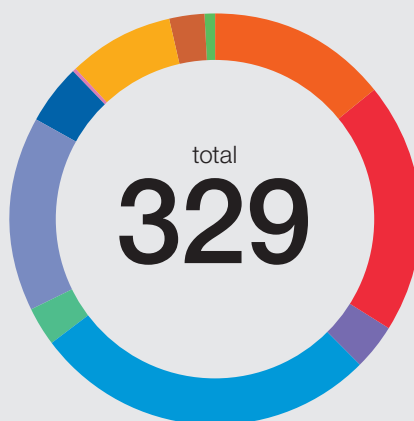

## Amount of External Funds Received (Unit: 1 million yen)

| International Exchange Agreements

| Library Collections

**2,500,000+**  
**books**

| Students / International Students / Staff  
As of May, 2020

Students

Business	1,045
Economics	989
Law	766
Literature and Human Sciences	881
Science	941
Engineering	1,692
Medicine	878
Nursing	259
Human Life Science	662
Creative Cities	61
Urban Management	132

International Students